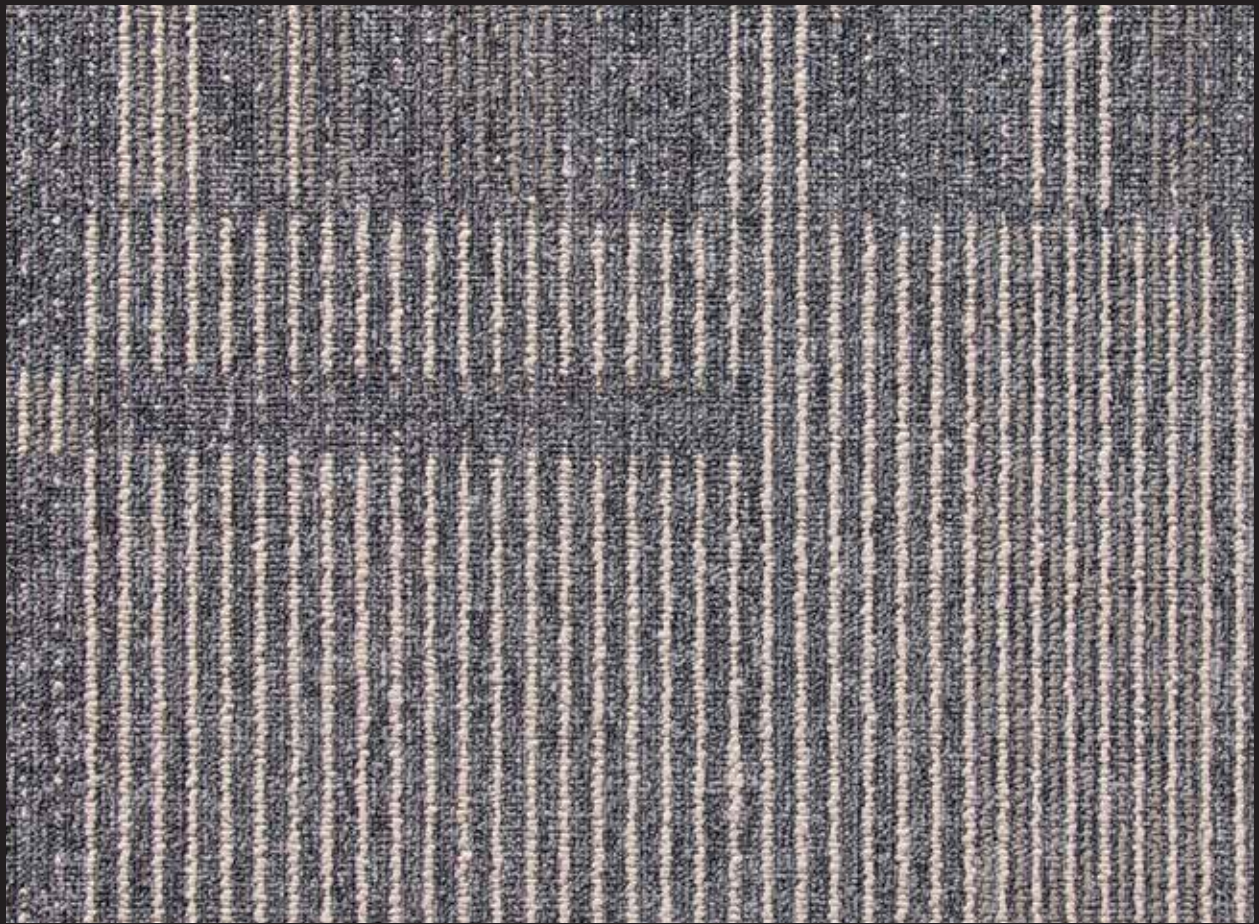

Lavera
3400 series
Carpet Tiles 50x50cm

3401 Beige

3402 Gold

3403 Brown

3404 Grey

3406 Black

3401 Beige

3406 Black

Carpet Tiles 50x50cm

Lavera

3400 series

Style Name	3400 (Lavera)
Construction	Multi-Level Loop
Material	100% Polypropylene
Pile Weight	678 g/m ²
Pile Height	3/3.5/4.5mm
Size	50cm x 50cm
Backing	Lt Bitumen Backing